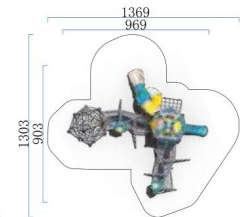

FY079-02

- Age Group 3-12
- Capacity 30
- Use Zone 2167×1047cm
- Structure Size 1767×647×530cm

FY080-02

- Age Group 3-12
- Capacity 25
- Use Zone 1369×1303cm
- Structure Size 969×903×530cm

Company Profile

Outdoor Playground Products

Large Slide

Inclusive Playground

Gym Training Equipment

Rope Climbing Playsets

Non-standard Playground

HPL Playground

HDPE Playground

Wooden Playground

Swings

Carousel

Seesaw

Spring Rider

Puzzle Panel

Park Musical Instruments

Dog Park Playground

Playground Turf

Park Fitness Equipment

Indoor Playground Products