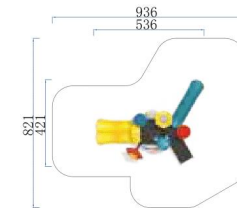

- 3+ Age Group 3-12
- Capacity 5
- Use Zone 811x611cm
- Structure Size 411x211x310cm

FY095-02

- 3+ Age Group 3-12
- Capacity 10
- Use Zone 985x841cm
- Structure Size 585x441x490cm

FY095-03

- 3+ Age Group 3-12
- Capacity 15
- Use Zone 1352x824cm
- Structure Size 952x424x430cm