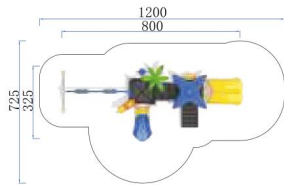

Park Fitness Equipment

Indoor Playground Products

LARGE SLIDE
CLASSIC SLIDE SERIES

FY101-01

- Age Group 3-12
- Capacity 8
- Use Zone 920x814cm
- Structure Size 520x414x433cm

FY101-02

- Age Group 3-12
- Capacity 15
- Use Zone 1006x987cm
- Structure Size 606x587x274cm