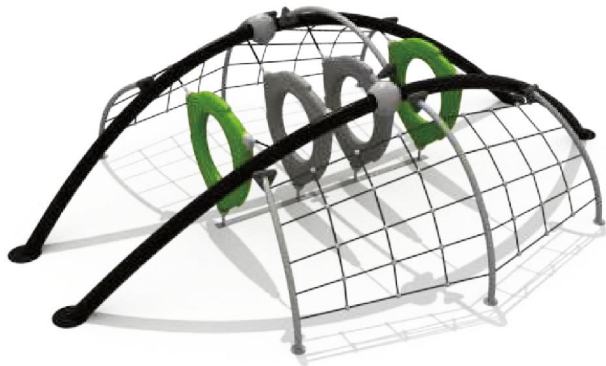

-  Age Group 5-12
-  Capacity 20
-  Use Zone 1335x713cm
-  Structure Size 935x313x250cm

FY124-02

-  Age Group 5-12
-  Capacity 15
-  Use Zone 1300x1000cm
-  Structure Size 900x600x390cm

Company Profile
Outdoor Playground Products
Large Slide
Inclusive Playground
Gym Training Equipment
Rope Climbing Playsets
Non-standard Playground
HPL Playground
HDPE Playground
Wooden Playground
Swings
Carousel
Seesaw
Spring Rider
Puzzle Panel
Park Musical Instruments
Dog Park Playground
Playground Turf
Park Fitness Equipment
Indoor Playground Products