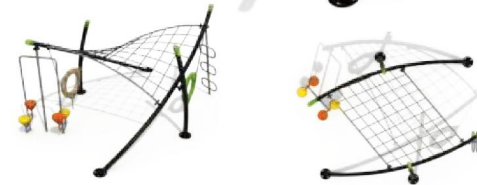

Company Profile

Outdoor Playground Products

Large Slide

Inclusive Playground

Gym Training Equipment

Rope Climbing Playsets

Non-standard Playground

HPL Playground

HDPE Playground

Wooden Playground

Swings

Carousel

Seesaw

Spring Rider

Puzzle Panel

Park Musical Instruments

Dog Park Playground

Playground Turf

Park Fitness Equipment

Indoor Playground Products