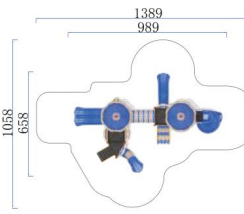

Park Fitness Equipment

Indoor Playground Products

LARGE SLIDE
HAPPY CASTLE SERIES

- FY063-01**
- Age Group 3-12
 - Capacity 10
 - Use Zone 1191x1025cm
 - Structure Size 791x625x490cm

- FY064-01**
- Age Group 3-12
 - Capacity 12
 - Use Zone 1168x1093cm
 - Structure Size 768x693x520cm