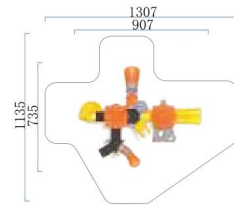

Park Musical Instruments

Dog Park Playground

Playground Turf

Park Fitness Equipment

Indoor Playground Products

LARGE SLIDE
SUNSHINE DREAM SERIES

FY045-01

- Age Group 3-12
- Capacity 16
- Use Zone 1307x1135cm
- Structure Size 907x735x433cm