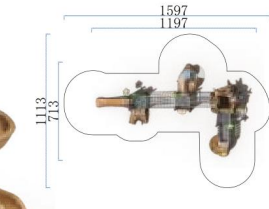

- 3+ Age Group 3-12
- Capacity 10
- Use Zone 1113x853cm
- Structure Size 713x453x428cm

FY018-01

- 3+ Age Group 3-12
- Capacity 30
- Use Zone 1828x1238cm
- Structure Size 1428x838x428cm

FY017-02

- 3+ Age Group 3-12
- Capacity 20
- Use Zone 1267x1049cm
- Structure Size 867x649x428cm