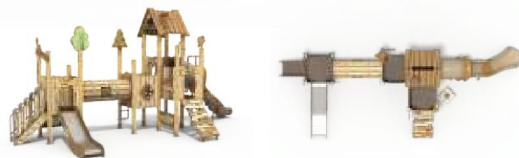

- Age Group 3-12
- Capacity 15
- Use Zone 1335x800cm
- Structure Size 935x400x422cm

FY170-02