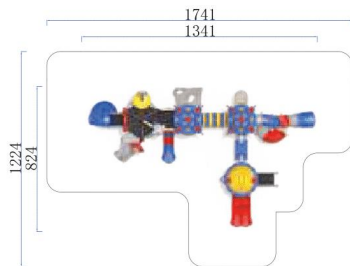

Park Fitness Equipment

Indoor Playground Products

FY057-01
 3+ Age Group 3-12
 Capacity 45
 Use Zone 1741x1224cm
 Structure Size 1341x824x603cm

Out Space Series

Company Profile

Outdoor Playground Products

Large Slide