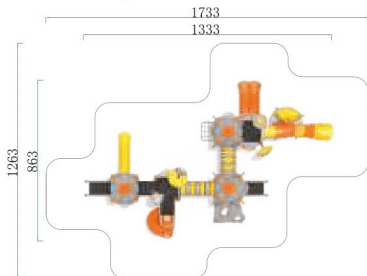

Playground Turf

Park Fitness Equipment

Indoor Playground Products

FY053-01

- 3+ Age Group 3-12
- Capacity 32
- Use Zone 1733x1263cm
- Structure Size 1333x863x615cm

Galaxy Series

Company Profile
Outdoor Playground Products
Large Slide
Inclusive Playground
Gym Training Equipment
Rope Climbing Playsets
Non-standard Playground
HPL Playground
HDPE Playground
Wooden Playground
Swings
Carousel
Seesaw
Spring Rider
Puzzle Panel
Park Musical Instruments
Dog Park Playground
Playground Turf
Park Fitness Equipment
Indoor Playground Products