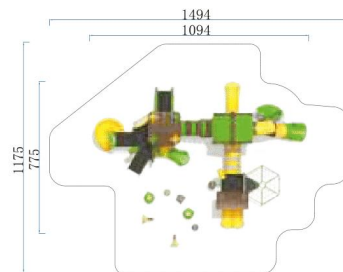

Dream Forest Series

Company Profile
Outdoor Playground Products
Large Slide
Inclusive Playground
Gym Training Equipment
Rope Climbing Playsets
Non-standard Playground
HPL Playground
HDPE Playground
Wooden Playground
Swings
Carousel
Seesaw
Spring Rider
Puzzle Panel
Park Musical Instruments
Dog Park Playground
Playground Turf
Park Fitness Equipment
Indoor Playground Products