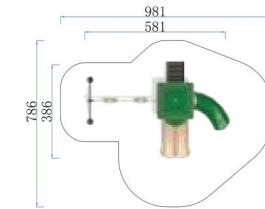

FY102-01

- Age Group 3-12
- Capacity 8
- Use Zone 981x786cm
- Structure Size 581x386x334cm