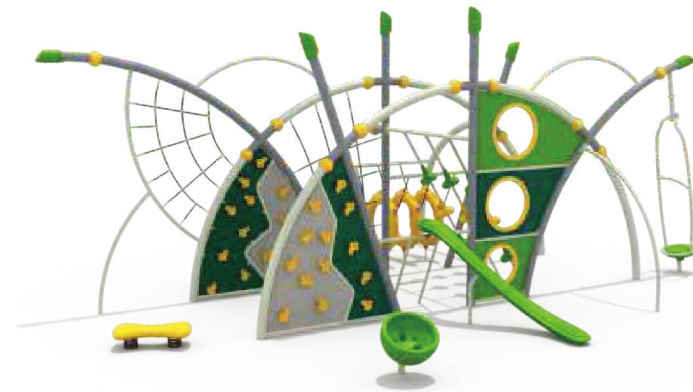

-  Age Group 5-12
-  Capacity 20
-  Use Zone 1335x713cm
-  Structure Size 935x313x250cm

FY124-02

-  Age Group 5-12
-  Capacity 15
-  Use Zone 1300x1000cm
-  Structure Size 900x600x390cm

Company Profile
Outdoor Playground Products
Large Slide
Inclusive Playground
Gym Training Equipment
Rope Climbing Playsets
Non-standard Playground
HPL Playground
HDPE Playground
Wooden Playground
Swings
Carousel
Seesaw
Spring Rider
Puzzle Panel
Park Musical Instruments
Dog Park Playground
Playground Turf
Park Fitness Equipment
Indoor Playground Products