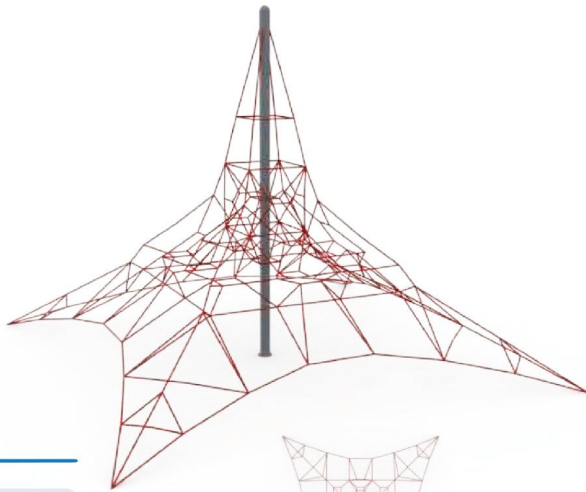

ROPE CLIMBING PLAYSETS

FY141-01