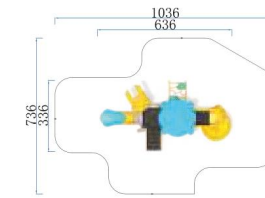

FY089-02

- 3+ Age Group 3-12
- Capacity 20
- Use Zone 1164x810cm
- Structure Size 764x410x370cm

FY089-03

- 3+ Age Group 3-12
- Capacity 12
- Use Zone 1179x818cm
- Structure Size 779x418x371cm

FY090-01

- 3+ Age Group 3-12
- Capacity 8
- Use Zone 856x786cm
- Structure Size 456x386x327cm