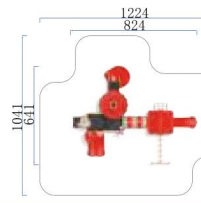

- Age Group 3-12
- Capacity 8
- Use Zone 888x895cm
- Structure Size 488x495x371cm

FY088-01

- Age Group 3-12
- Capacity 10
- Use Zone 1019x995cm
- Structure Size 619x595x400cm

FY088-02

- Age Group 3-12
- Capacity 8
- Use Zone 1098x811cm
- Structure Size 698x411x463cm