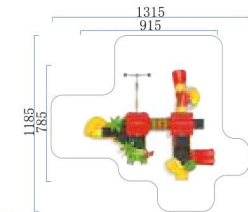

- Age Group 3-12
- Capacity 24
- Use Zone 1260×1090cm
- Structure Size 860×690×470cm

FY076-01

- Age Group 3-12
- Capacity 36
- Use Zone 1561×1054cm
- Structure Size 1161×654×533cm

FY075-02

- Age Group 3-12
- Capacity 28
- Use Zone 1605×1054cm
- Structure Size 1205×654×470cm