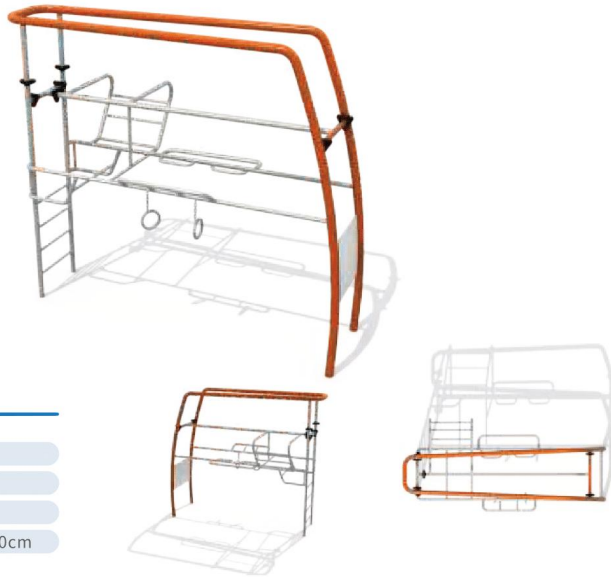

- FY128-01**
- Age Group 5-12
 - Capacity 3
 - Use Zone 790x580cm
 - Structure Size 390x180x280cm

- FY127-02**
- Age Group 5-12
 - Capacity 2
 - Use Zone 790x525cm
 - Structure Size 390x125x280cm

- FY128-02**
- Age Group 5-12
 - Capacity 3
 - Use Zone 790x525cm
 - Structure Size 390x125x280cm