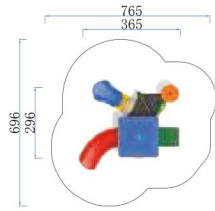

LARGE SLIDE
CLASSIC SLIDE SERIES

FY103-01

- Age Group 3-12
- Capacity 8
- Use Zone 765x696cm
- Structure Size 365x296x334cm