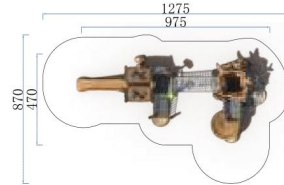

Dog Park Playground

Playground Turf

Park Fitness Equipment

Indoor Playground Products

LARGE SLIDE
JUNGLE TRAVERSE SERIES

FY015-01

- Age Group 3-12
- 👤 Capacity 20
- 🏠 Use Zone 1375×870cm
- 📏 Structure Size 975×470×428cm