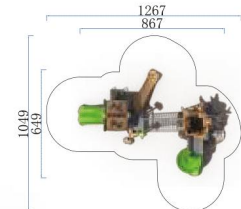

- 3+ Age Group 3-12
- Capacity 10
- Use Zone 1113x853cm
- Structure Size 713x453x428cm

FY018-01

- 3+ Age Group 3-12
- Capacity 30
- Use Zone 1828x1238cm
- Structure Size 1428x838x428cm

FY017-02

- 3+ Age Group 3-12
- Capacity 20
- Use Zone 1267x1049cm
- Structure Size 867x649x428cm