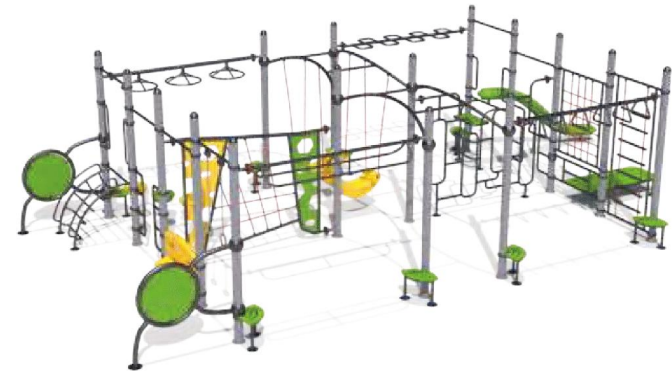

Dog Park Playground

Playground Turf

Park Fitness Equipment

Indoor Playground Products

FY119-01

- Age Group 5-12
- Capacity 10
- Use Zone 1507×677cm
- Structure Size 1107×277×279cm

FY120-01

- Age Group 5-12
- Capacity 20
- Use Zone 1428×928cm
- Structure Size 1028×528×279cm