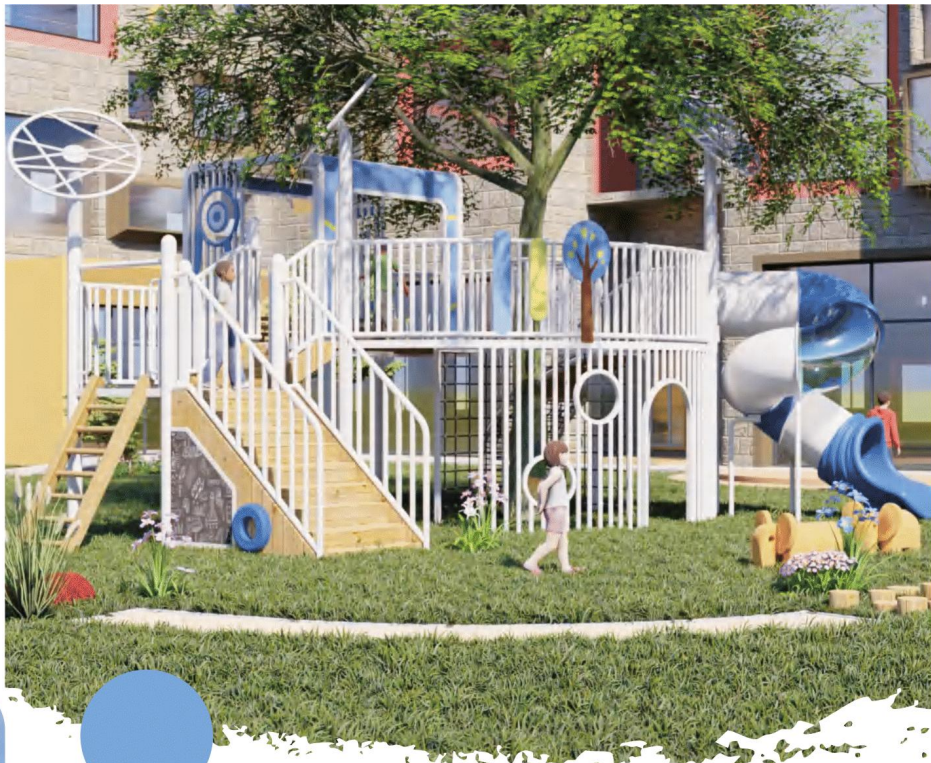

NON-STANDARD PLAYGROUND ✓

Company Profile
Outdoor Playground Products
Large Slide
Inclusive Playground
Gym Training Equipment
Rope Climbing Playsets
Non-standard Playground
HPL Playground
HDPE Playground
Wooden Playground
Swings
Carousel
Seesaw
Spring Rider
Puzzle Panel
Park Musical Instruments
Dog Park Playground
Playground Turf
Park Fitness Equipment
Indoor Playground Products