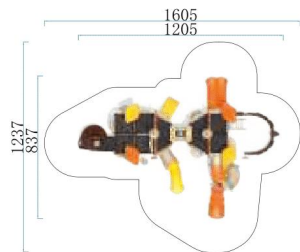

Playground Turf

Park Fitness Equipment

Indoor Playground Products

FY069-01
 3+ Age Group 3-12
 Capacity 45
 Use Zone 1605x1237cm
 Structure Size 1205x837x714cm

Ship Series

Company Profile

Outdoor Playground Products