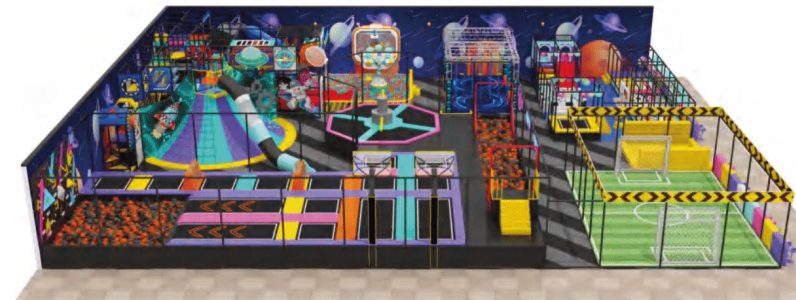

FY250-02

- 3+ Age Group 3-12
- Capacity 100
- Use Zone 3400x2700cm
- Structure Size 3000x2300x500cm

Company Profile

Outdoor Playground Products

Park Fitness Equipment

Indoor Playground Products

Naughty Castle

Trampoline Park

Plastic Climbing

Plastic Slide

Rocking Horse

Plastic Table and Chairs