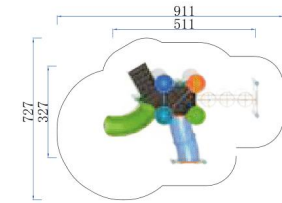

- Age Group 3-12
- Capacity 8
- Use Zone 765x696cm
- Structure Size 365x296x334cm

FY103-02

- Age Group 3-12
- Capacity 15
- Use Zone 1063x941cm
- Structure Size 663x541x394cm

FY103-03

- Age Group 3-12
- Capacity 15
- Use Zone 917x981cm
- Structure Size 517x581x363cm