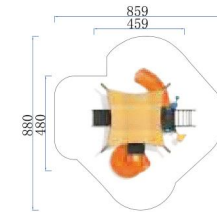

FY097-03

- 3+ Age Group 3-12
- Capacity 25
- Use Zone 1725x1060cm
- Structure Size 1325x660x570cm

FY098-01

- 3+ Age Group 3-12
- Capacity 10
- Use Zone 859x880cm
- Structure Size 459x480x490cm

FY098-02

- 3+ Age Group 3-12
- Capacity 5
- Use Zone 803x792cm
- Structure Size 403x392x470cm