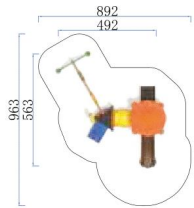

FY098-03

- 3+ Age Group 3-12
- Capacity 8
- Use Zone 1004x786cm
- Structure Size 604x386x460cm

LARGE SLIDE
CLASSIC SLIDE SERIES

FY099-01

- Age Group 3-12
- Capacity 15
- Use Zone 1306x846cm
- Structure Size 906x446x370cm