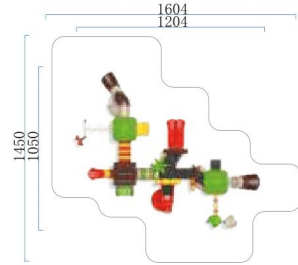

Park Fitness Equipment

Indoor Playground Products

Magic Tree House Series

FY074-01	
3+ Age Group	3-12
Capacity	30
Use Zone	1604×1450cm
Structure Size	1204×1050×503cm

LARGE SLIDE
MAGIC TREE HOUSE SERIES

FY075-01