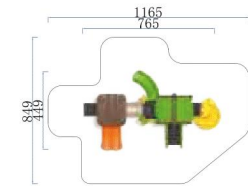

FY025-01

- Age Group 3-12
- Capacity 15
- Use Zone 1073x983cm
- Structure Size 673x583x407cm