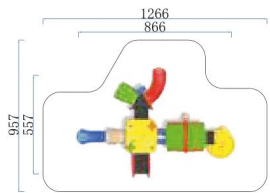

- Age Group 3-12
- Capacity 15
- Use Zone 1855x979cm
- Structure Size 1455x579x490cm

FY109-02

- Age Group 3-12
- Capacity 18
- Use Zone 1240x961cm
- Structure Size 840x561x490cm

FY109-03

- Age Group 3-12
- Capacity 16
- Use Zone 1266x957cm
- Structure Size 866x557x407cm