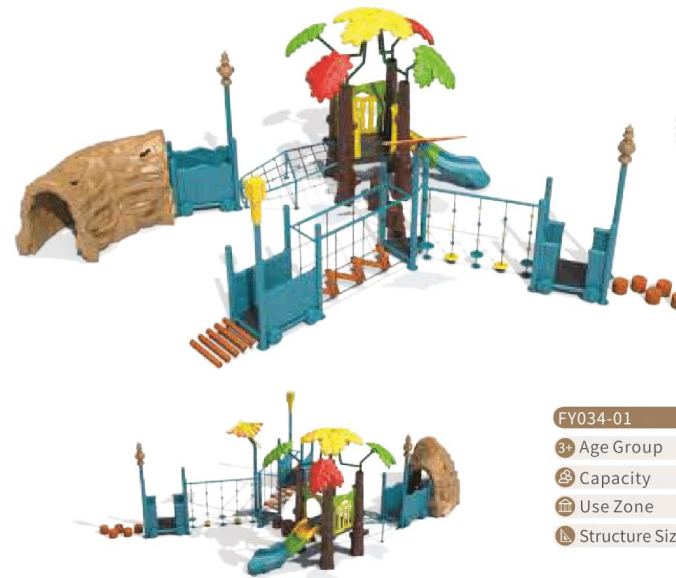

- Age Group 3-12
- Capacity 25
- Use Zone 1723×1010cm
- Structure Size 1323×610×320cm

FY034-01

- Age Group 3-12
- Capacity 22
- Use Zone 1515×1035cm
- Structure Size 1115×635×390cm