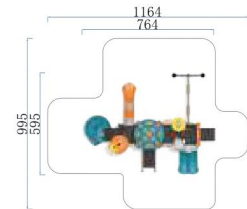

Indoor Playground Products

LARGE SLIDE
OUT SPACE SERIES

FY059-01

- Age Group 3-12
- Capacity 8
- Use Zone 1059x877cm
- Structure Size 659x477x463cm

FY060-01

- Age Group 3-12
- Capacity 22
- Use Zone 1241x934cm
- Structure Size 841x534x393cm