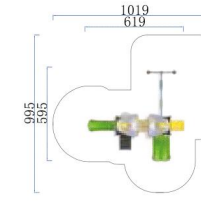

- Age Group 3-12
- Capacity 8
- Use Zone 888x895cm
- Structure Size 488x495x371cm

FY088-01

- Age Group 3-12
- Capacity 10
- Use Zone 1019x995cm
- Structure Size 619x595x400cm

FY088-02

- Age Group 3-12
- Capacity 8
- Use Zone 1098x811cm
- Structure Size 698x411x463cm