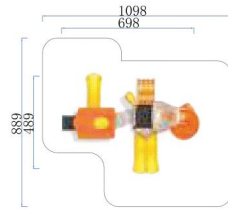

Playground Turf

Park Fitness Equipment

Indoor Playground Products

LARGE SLIDE
DREAM SAIL SERIES

FY049-01

- Age Group 3-12
- Capacity 12
- Use Zone 1098x889cm
- Structure Size 698x489x430cm

FY050-01

- Age Group 3-12
- Capacity 20
- Use Zone 1196x988cm
- Structure Size 796x588x430cm