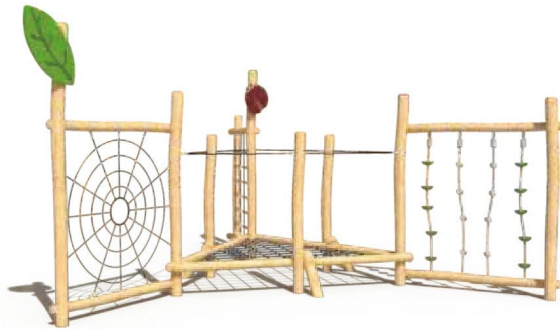

Park Fitness Equipment

Indoor Playground Products

WOODEN PLAYGROUND
ROBINIA SERIES

FY199-01

- Age Group 3-12
- Capacity 8
- Use Zone 1100x1110cm
- Structure Size 700x710x320cm

FY199-02

- Age Group 3-12
- Capacity 10
- Use Zone 860x720cm
- Structure Size 460x320x300cm

FY200-03

- Age Group 3-12
- Capacity 15
- Use Zone 1680x760cm
- Structure Size 1280x360x330cm

Company Profile

Outdoor Playground Products

Large Slide

Inclusive Playground

Gym Training Equipment

Rope Climbing Playsets