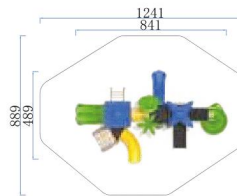

FY091-03

- 3+ Age Group 3-12
- Capacity 20
- Use Zone 1364x941cm
- Structure Size 964x541x392cm

FY092-01

- 3+ Age Group 3-12
- Capacity 12
- Use Zone 933x754cm
- Structure Size 533x354x370cm

FY092-02

- 3+ Age Group 3-12
- Capacity 12
- Use Zone 1134x752cm
- Structure Size 734x352x370cm