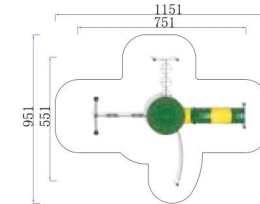

FY104-02

- Age Group 3-12
- Capacity 12
- Use Zone 1151x951cm
- Structure Size 751x551x366cm