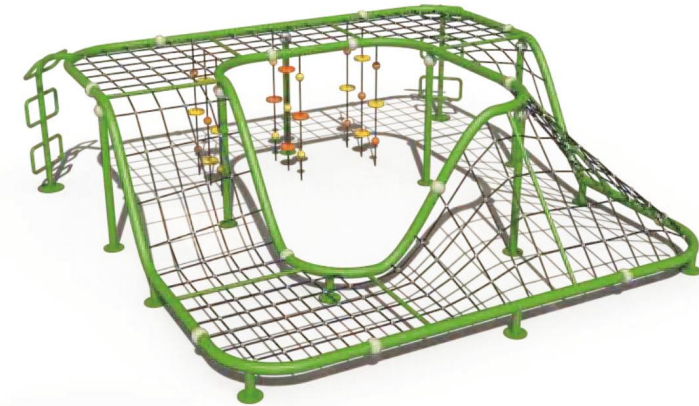

Park Musical Instruments

Dog Park Playground

Playground Turf

Park Fitness Equipment

Indoor Playground Products

ROPE CLIMBING PLAYSETS

FY137-01

- Age Group 5-12
- Capacity 30
- Use Zone 2450×2200cm
- Structure Size 2050×1800×220cm