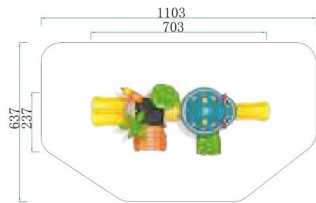

LARGE SLIDE
CLASSIC SLIDE SERIES

FY093-01

- Age Group 3-12
- Capacity 5
- Use Zone 642x527cm
- Structure Size 242x127x355cm

FY093-02

- Age Group 3-12
- Capacity 5
- Use Zone 649x642cm
- Structure Size 249x242x344cm