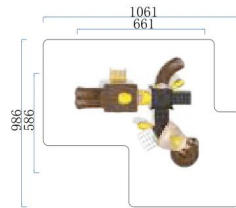

Park Fitness Equipment

Indoor Playground Products

LARGE SLIDE
MAGIC TREE HOUSE SERIES

FY051-01

- Age Group 3-12
- 👤 Capacity 24
- 📐 Use Zone 1061×986cm
- 📏 Structure Size 661×586×423cm

FY052-01

- Age Group 3-12
- 👤 Capacity 16
- 📐 Use Zone 1196×755cm
- 📏 Structure Size 796×355×400cm