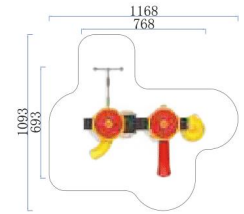

Park Fitness Equipment

Indoor Playground Products

LARGE SLIDE
HAPPY CASTLE SERIES

- FY063-01**
- Age Group 3-12
 - Capacity 10
 - Use Zone 1191x1025cm
 - Structure Size 791x625x490cm

- FY064-01**
- Age Group 3-12
 - Capacity 12
 - Use Zone 1168x1093cm
 - Structure Size 768x693x520cm