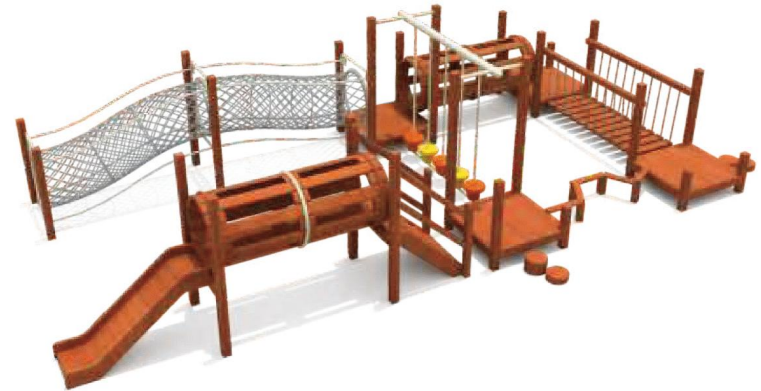

FY208-02

- Age Group 3-12
- Capacity 10
- Use Zone 1010x990cm
- Structure Size 610x590x270cm

WOODEN PLAYGROUND
ROSEWOOD SERIES

FY209-01

- Age Group 3-12
- Capacity 20
- Use Zone 1185×1000cm
- Structure Size 785×600×500cm