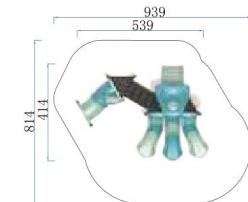

FY051-02

- Age Group 3-12
- 👤 Capacity 28
- 📐 Use Zone 1277×1059cm
- 📏 Structure Size 877×659×489cm

FY052-02

- Age Group 3-12
- 👤 Capacity 16
- 📐 Use Zone 939×814cm
- 📏 Structure Size 539×414×334cm