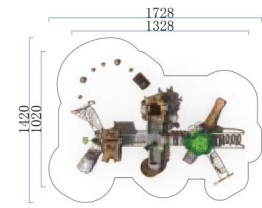

FY015-02

- Age Group 3-12
- 👤 Capacity 30
- 🏠 Use Zone 1528×1255cm
- 📏 Structure Size 1128×855×467cm