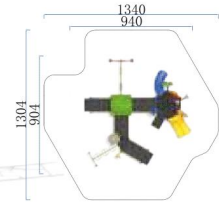

FY114-01

- Age Group 3-12
- Capacity 20
- Use Zone 1145x1013cm
- Structure Size 745x613x367cm