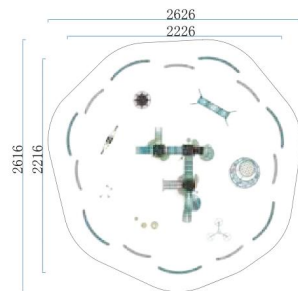

Impression of Jiangnan Series

FY036-01	
3+ Age Group	3-12
Capacity	45
Use Zone	2626×2616cm
Structure Size	2226×2216×520cm