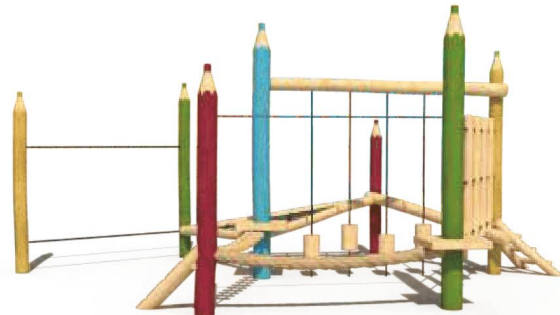

Park Fitness Equipment

Indoor Playground Products

WOODEN PLAYGROUND
ROBINIA SERIES

FY199-01

- Age Group 3-12
- Capacity 8
- Use Zone 1100x1110cm
- Structure Size 700x710x320cm

FY199-02

- Age Group 3-12
- Capacity 10
- Use Zone 860x720cm
- Structure Size 460x320x300cm