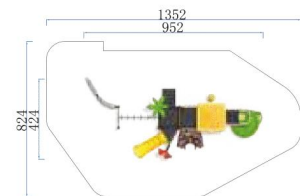

- 3+ Age Group 3-12
- Capacity 5
- Use Zone 811x611cm
- Structure Size 411x211x310cm

FY095-02

- 3+ Age Group 3-12
- Capacity 10
- Use Zone 985x841cm
- Structure Size 585x441x490cm

FY095-03

- 3+ Age Group 3-12
- Capacity 15
- Use Zone 1352x824cm
- Structure Size 952x424x430cm