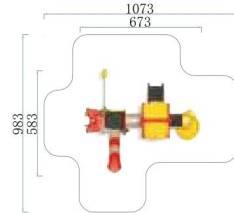

LARGE SLIDE
DREAM FOREST SERIES