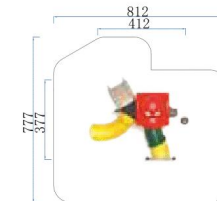

FY094-01

- Age Group 3-12
- Capacity 5
- Use Zone 812x777cm
- Structure Size 412x377x327cm