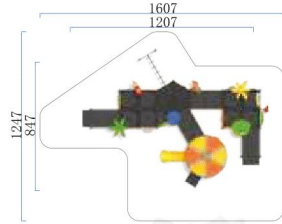

Dog Park Playground

Playground Turf

Park Fitness Equipment

Indoor Playground Products

INCLUSIVE PLAYGROUND

Inclusive Playground

FY112-01	
3+ Age Group	3-12
Capacity	25
Use Zone	1607x1247cm
Structure Size	1207x847x462cm