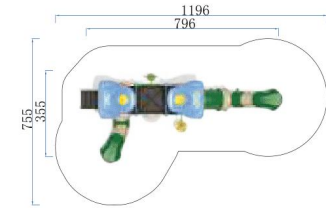

Park Fitness Equipment

Indoor Playground Products

LARGE SLIDE
MAGIC TREE HOUSE SERIES

FY051-01

- Age Group 3-12
- 👤 Capacity 24
- 📐 Use Zone 1061×986cm
- 📏 Structure Size 661×586×423cm

FY052-01

- Age Group 3-12
- 👤 Capacity 16
- 📐 Use Zone 1196×755cm
- 📏 Structure Size 796×355×400cm