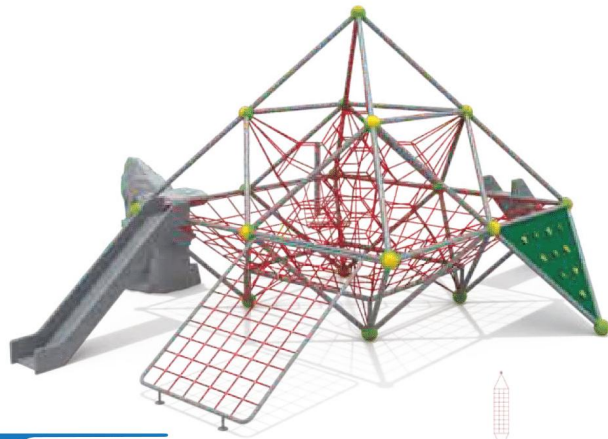

Dog Park Playground

Playground Turf

Park Fitness Equipment

Indoor Playground Products

ROPE CLIMBING PLAYSETS

- FY139-01**
- Age Group 5-12
 - Capacity 8
 - Use Zone 1000x1000cm
 - Structure Size 600x600x210cm