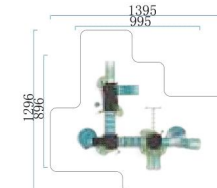

FY037-01

- Age Group 3-12
- 👤 Capacity 20
- 🏠 Use Zone 1451×927cm
- 📏 Structure Size 1051×527×430cm