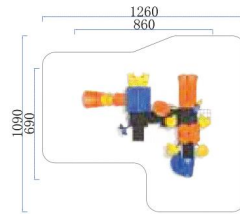

Park Fitness Equipment

Indoor Playground Products

Magic Tree House Series

FY074-01	
3+ Age Group	3-12
Capacity	30
Use Zone	1604×1450cm
Structure Size	1204×1050×503cm

LARGE SLIDE
MAGIC TREE HOUSE SERIES

FY075-01