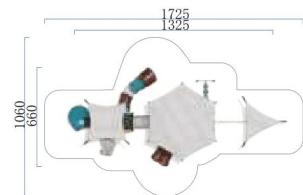

FY097-03

- 3+ Age Group 3-12
- Capacity 25
- Use Zone 1725x1060cm
- Structure Size 1325x660x570cm

FY098-01

- 3+ Age Group 3-12
- Capacity 10
- Use Zone 859x880cm
- Structure Size 459x480x490cm

FY098-02

- 3+ Age Group 3-12
- Capacity 5
- Use Zone 803x792cm
- Structure Size 403x392x470cm