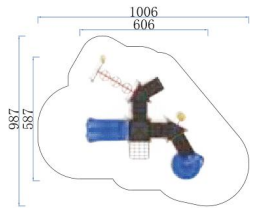

Park Fitness Equipment

Indoor Playground Products

LARGE SLIDE
CLASSIC SLIDE SERIES

FY101-01

- Age Group 3-12
- Capacity 8
- Use Zone 920x814cm
- Structure Size 520x414x433cm

FY101-02

- Age Group 3-12
- Capacity 15
- Use Zone 1006x987cm
- Structure Size 606x587x274cm