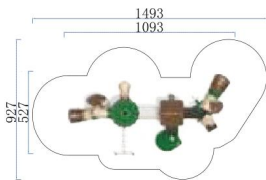

FY105-03

- 3+ Age Group 3-12
- Capacity 20
- Use Zone 1493x927cm
- Structure Size 1093x527x517cm