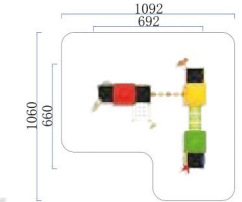

FY113-02

- Age Group 3-12
- Capacity 20
- Use Zone 1340x1304cm
- Structure Size 940x904x379cm