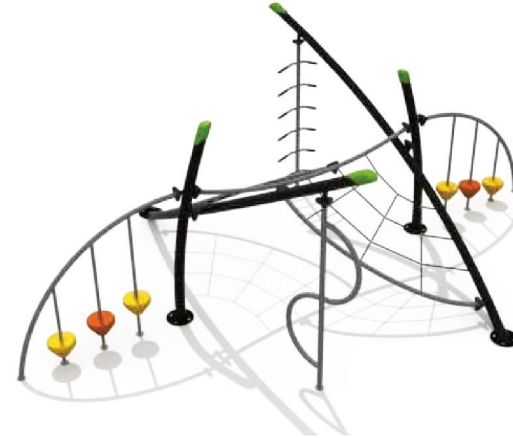

FY126-01

- Age Group 5-12
- Capacity 8
- Use Zone 1180x960cm
- Structure Size 780x560x275cm