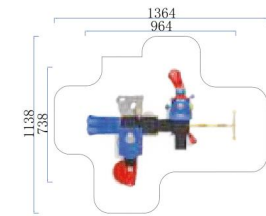

FY049-02

- Age Group 3-12
- Capacity 8
- Use Zone 1333x1182cm
- Structure Size 933x782x489cm