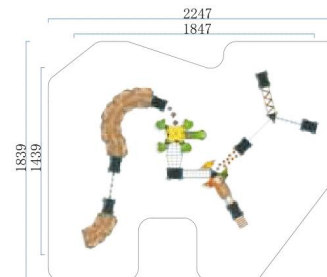

The Mine Series

Company Profile
Outdoor Playground Products
Large Slide
Inclusive Playground
Gym Training Equipment
Rope Climbing Playsets
Non-standard Playground
HPL Playground
HDPE Playground
Wooden Playground
Swings
Carousel
Seesaw
Spring Rider
Puzzle Panel
Park Musical Instruments
Dog Park Playground
Playground Turf
Park Fitness Equipment
Indoor Playground Products