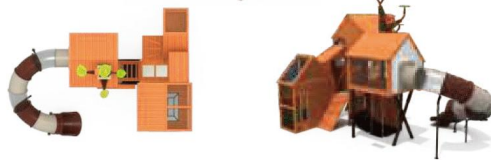

FY208-02

- Age Group 3-12
- Capacity 10
- Use Zone 1010x990cm
- Structure Size 610x590x270cm

WOODEN PLAYGROUND
ROSEWOOD SERIES

FY209-01

- Age Group 3-12
- Capacity 20
- Use Zone 1185×1000cm
- Structure Size 785×600×500cm