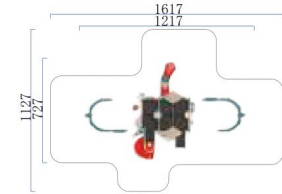

Park Fitness Equipment

Indoor Playground Products

LARGE SLIDE
SHIP SERIES

FY071-01

- Age Group 3-12
- Capacity 12
- Use Zone 1173x1003cm
- Structure Size 773x603x544cm

FY072-01

- Age Group 3-12
- Capacity 24
- Use Zone 1617x1127cm
- Structure Size 1217x727x544cm