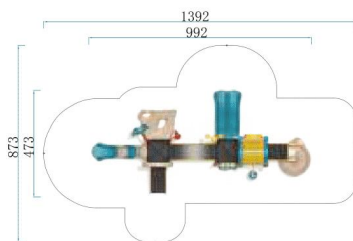

Company Profile

Outdoor Playground Products

Large Slide

Inclusive Playground

Gym Training Equipment

Rope Climbing Playsets

Non-standard Playground

HPL Playground

HDPE Playground

Wooden Playground

Swings

Carousel

Seesaw

Spring Rider

Puzzle Panel

Park Musical Instruments

Dog Park Playground

Playground Turf

Park Fitness Equipment

Indoor Playground Products