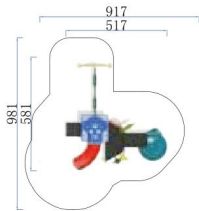

- Age Group 3-12
- Capacity 8
- Use Zone 765x696cm
- Structure Size 365x296x334cm

FY103-02

- Age Group 3-12
- Capacity 15
- Use Zone 1063x941cm
- Structure Size 663x541x394cm

FY103-03

- Age Group 3-12
- Capacity 15
- Use Zone 917x981cm
- Structure Size 517x581x363cm