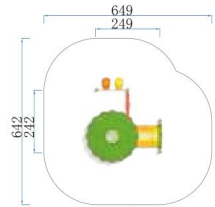

FY093-02

- Age Group 3-12
- Capacity 5
- Use Zone 649x642cm
- Structure Size 249x242x344cm