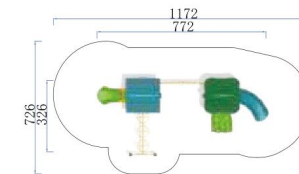

FY101-03

- Age Group 3-12
- Capacity 15
- Use Zone 1200x725cm
- Structure Size 800x325x356cm

FY102-01

- Age Group 3-12
- Capacity 8
- Use Zone 981x786cm
- Structure Size 581x386x334cm

FY102-02

- Age Group 3-12
- Capacity 8
- Use Zone 898x884cm
- Structure Size 498x484x400cm