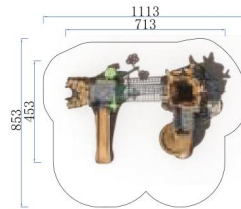

LARGE SLIDE
JUNGLE TRAVERSE SERIES