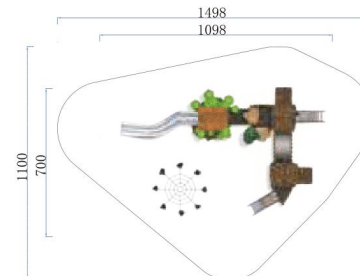

- 3+ Age Group 3-12
- Capacity 10
- Use Zone 1113x853cm
- Structure Size 713x453x428cm

FY018-01

- 3+ Age Group 3-12
- Capacity 30
- Use Zone 1828x1238cm
- Structure Size 1428x838x428cm

FY017-02

- 3+ Age Group 3-12
- Capacity 20
- Use Zone 1267x1049cm
- Structure Size 867x649x428cm

FY018-02

- 3+ Age Group 3-12
- Capacity 25
- Use Zone 1597x1113cm
- Structure Size 1197x713x437cm

Company Profile
Outdoor Playground Products
Large Slide
Inclusive Playground
Gym Training Equipment
Rope Climbing Playsets
Non-standard Playground
HPL Playground
HDPE Playground
Wooden Playground
Swings
Carousel
Seesaw
Spring Rider
Puzzle Panel
Park Musical Instruments
Dog Park Playground
Playground Turf
Park Fitness Equipment
Indoor Playground Products

FY019-01

- 3+ Age Group 3-12
- Capacity 16
- Use Zone 1498×1100cm
- Structure Size 1098×700×430cm

Islander Series

Company Profile
Outdoor Playground Products
Large Slide
Inclusive Playground
Gym Training Equipment
Rope Climbing Playsets
Non-standard Playground
HPL Playground
HDPE Playground
Wooden Playground
Swings
Carousel
Seesaw
Spring Rider
Puzzle Panel
Park Musical Instruments
Dog Park Playground
Playground Turf
Park Fitness Equipment
Indoor Playground Products

LARGE SLIDE
ISLANDER SERIES

FY021-01

- Age Group 3-12
- Capacity 24
- Use Zone 1452x678cm
- Structure Size 1052x278x430cm

FY022-01

- Age Group 3-12
- Capacity 12
- Use Zone 1227x1200cm
- Structure Size 827x800x430cm