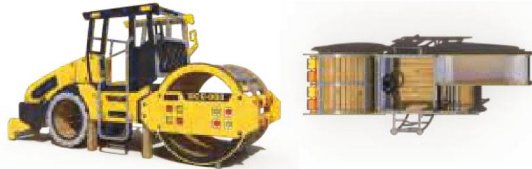

- Age Group 3-12
- Capacity 8
- Use Zone 800x510cm
- Structure Size 400x110x193cm

FY178-01