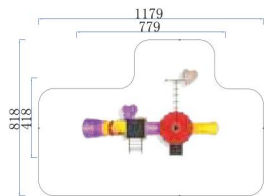

FY089-03

- 3+ Age Group 3-12
- Capacity 12
- Use Zone 1179x818cm
- Structure Size 779x418x371cm