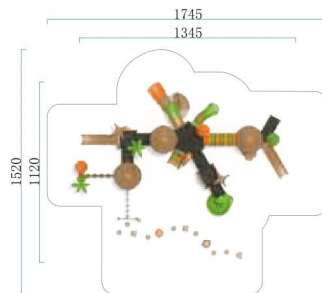

Company Profile

Outdoor Playground Products

Large Slide

Inclusive Playground

Gym Training Equipment

Rope Climbing Playsets

Non-standard Playground

HPL Playground

HDPE Playground

Wooden Playground

Swings

Carousel

Seesaw

Spring Rider

Puzzle Panel

Park Musical Instruments

Dog Park Playground

Playground Turf

Park Fitness Equipment

Indoor Playground Products