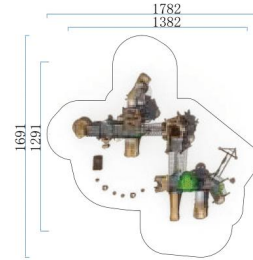

Jungle Traverse

2025 New Series

- New Technology
- Visual Natural Ecology
- Anti-mold and Anti-corrosion
- Highly Cost Effective Eco-friendly

FY014-01	
3+ Age Group	3-12
Capacity	40
Use Zone	1782×1691cm
Structure Size	1382×1291×517cm