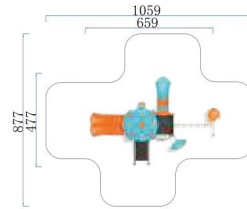

Indoor Playground Products

LARGE SLIDE
OUT SPACE SERIES

FY059-01

- Age Group 3-12
- Capacity 8
- Use Zone 1059x877cm
- Structure Size 659x477x463cm

FY060-01

- Age Group 3-12
- Capacity 22
- Use Zone 1241x934cm
- Structure Size 841x534x393cm