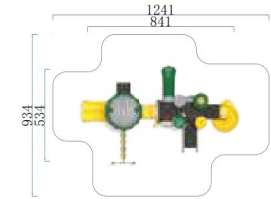

Indoor Playground Products

LARGE SLIDE
OUT SPACE SERIES

FY059-01

- Age Group 3-12
- Capacity 8
- Use Zone 1059x877cm
- Structure Size 659x477x463cm

FY060-01

- Age Group 3-12
- Capacity 22
- Use Zone 1241x934cm
- Structure Size 841x534x393cm