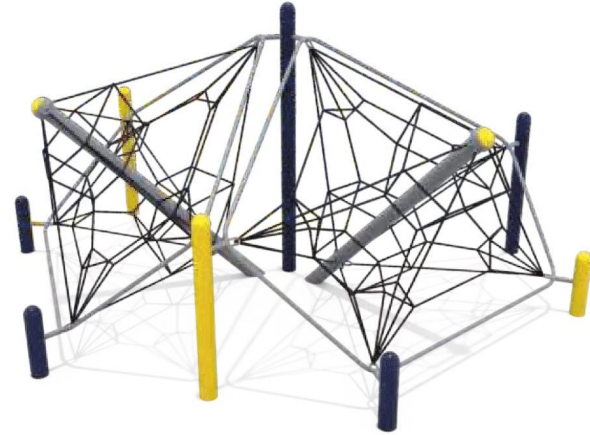

1. **FY140-01**
2. Age Group 5-12
   - Capacity 8
   - Use Zone 995x785cm
   - Structure Size 595x385x275cm