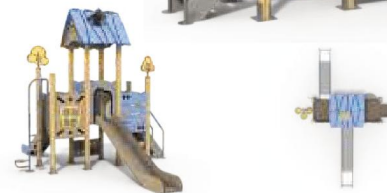

FY171-02

- Age Group 3-12
- Capacity 25
- Use Zone 1600x1314cm
- Structure Size 1200x914x502cm