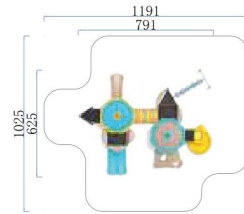

LARGE SLIDE
HAPPY CASTLE SERIES