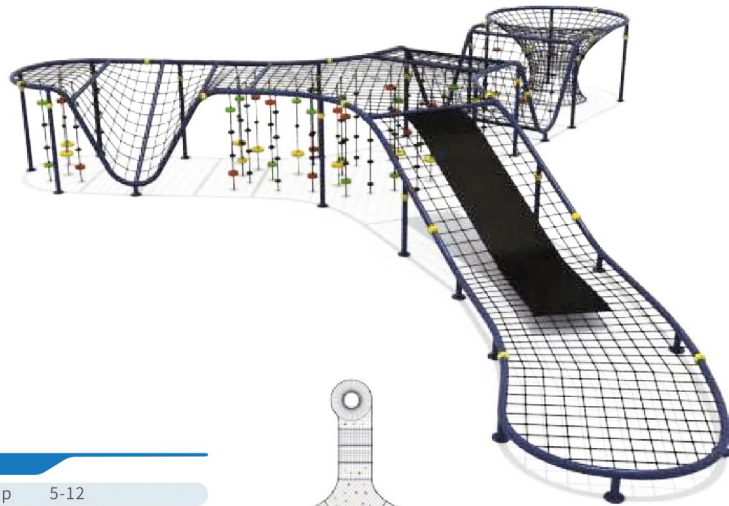

Park Musical Instruments

Dog Park Playground

Playground Turf

Park Fitness Equipment

Indoor Playground Products

ROPE CLIMBING PLAYSETS

FY137-01

- Age Group 5-12
- Capacity 30
- Use Zone 2450×2200cm
- Structure Size 2050×1800×220cm