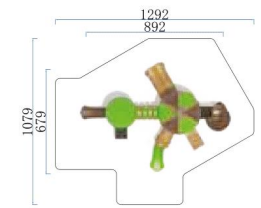

FY108-02

- 3+ Age Group 3-12
- Capacity 20
- Use Zone 1292×1079cm
- Structure Size 892×679×498cm