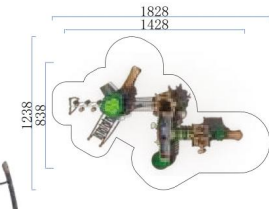

- 3+ Age Group 3-12
- Capacity 10
- Use Zone 1113x853cm
- Structure Size 713x453x428cm

FY018-01

- 3+ Age Group 3-12
- Capacity 30
- Use Zone 1828x1238cm
- Structure Size 1428x838x428cm

FY017-02

- 3+ Age Group 3-12
- Capacity 20
- Use Zone 1267x1049cm
- Structure Size 867x649x428cm